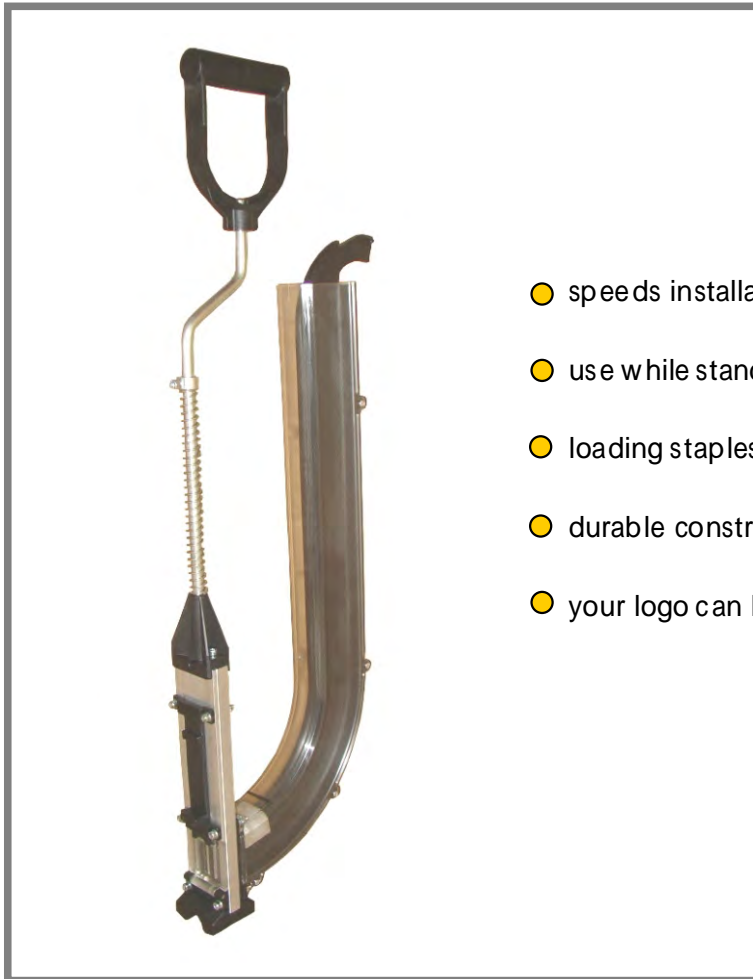

Multi Tacker 26085

for rapid stapling of tubes
to insulation

- speeds installation
- use while standing upright
- loading staples is easy
- durable construction (aluminium)
- your logo can be printed on the tool

Technical Data

item No.	length approx.	weight approx.
26085 for 26081, 26082, 26083	3 ft	7,9 lbs.
IMPORTANT: Remove tape before use!		
Please notice: We supply tacker tools only in conjunction with staples.		

Multi Tacker Tool 26085