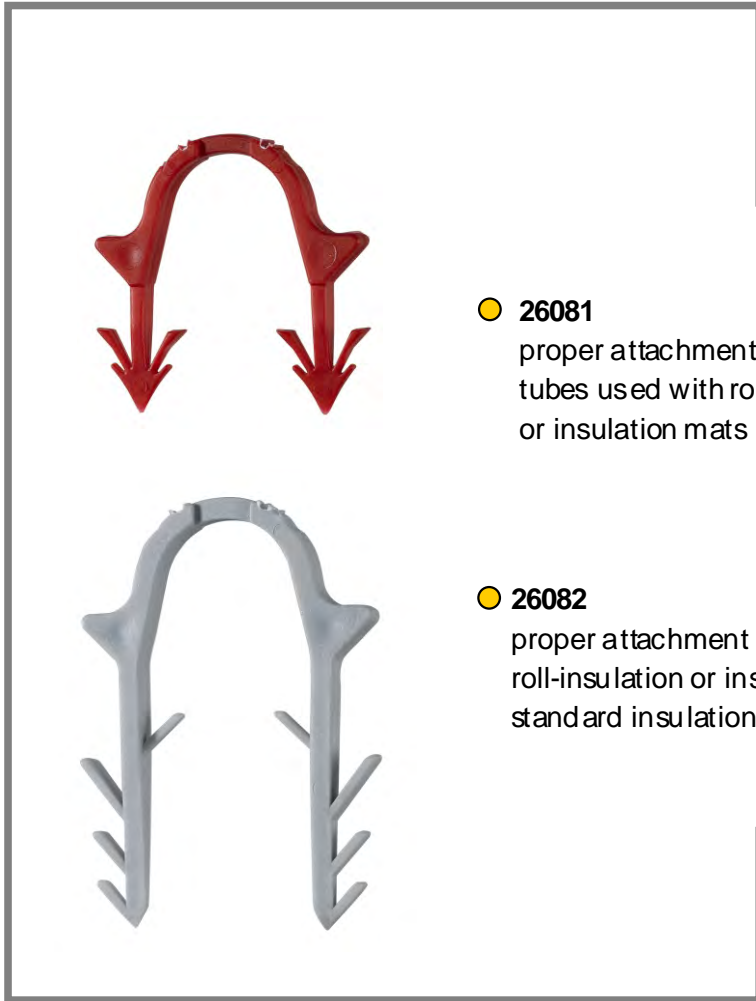

# Staples

for tubes with a diameter of 1/2", 5/8

- **26081**  
proper attachment of tubes used with roll-insulation or insulation mats

- **26082**  
proper attachment of tubes used with roll-insulation or insulation mats, also in standard insulation without foil facing

## Technical Data

item No.	length	colour	packing unit	weight approx.
<b>26081</b>	40 mm (1 1/2")	red/black	300 pieces / box 6.000 pieces / carton in magazines of 30 pieces each (welded, without tape)	(4,4 lbs.)
<b>26082</b>	60 mm (2 3/8")	grey	300 / box in magazines of 30 pieces each (welded, without tape)	(2,0 lbs.)

## Technical Data

item No.	length approx.	weight approx.
26085 for 26081, 26082, 26083	3 ft	7,9 lbs.
<b>IMPORTANT:</b> Remove tape before use!		
<b>Please notice: We supply tacker tools only in conjunction with staples.</b>		